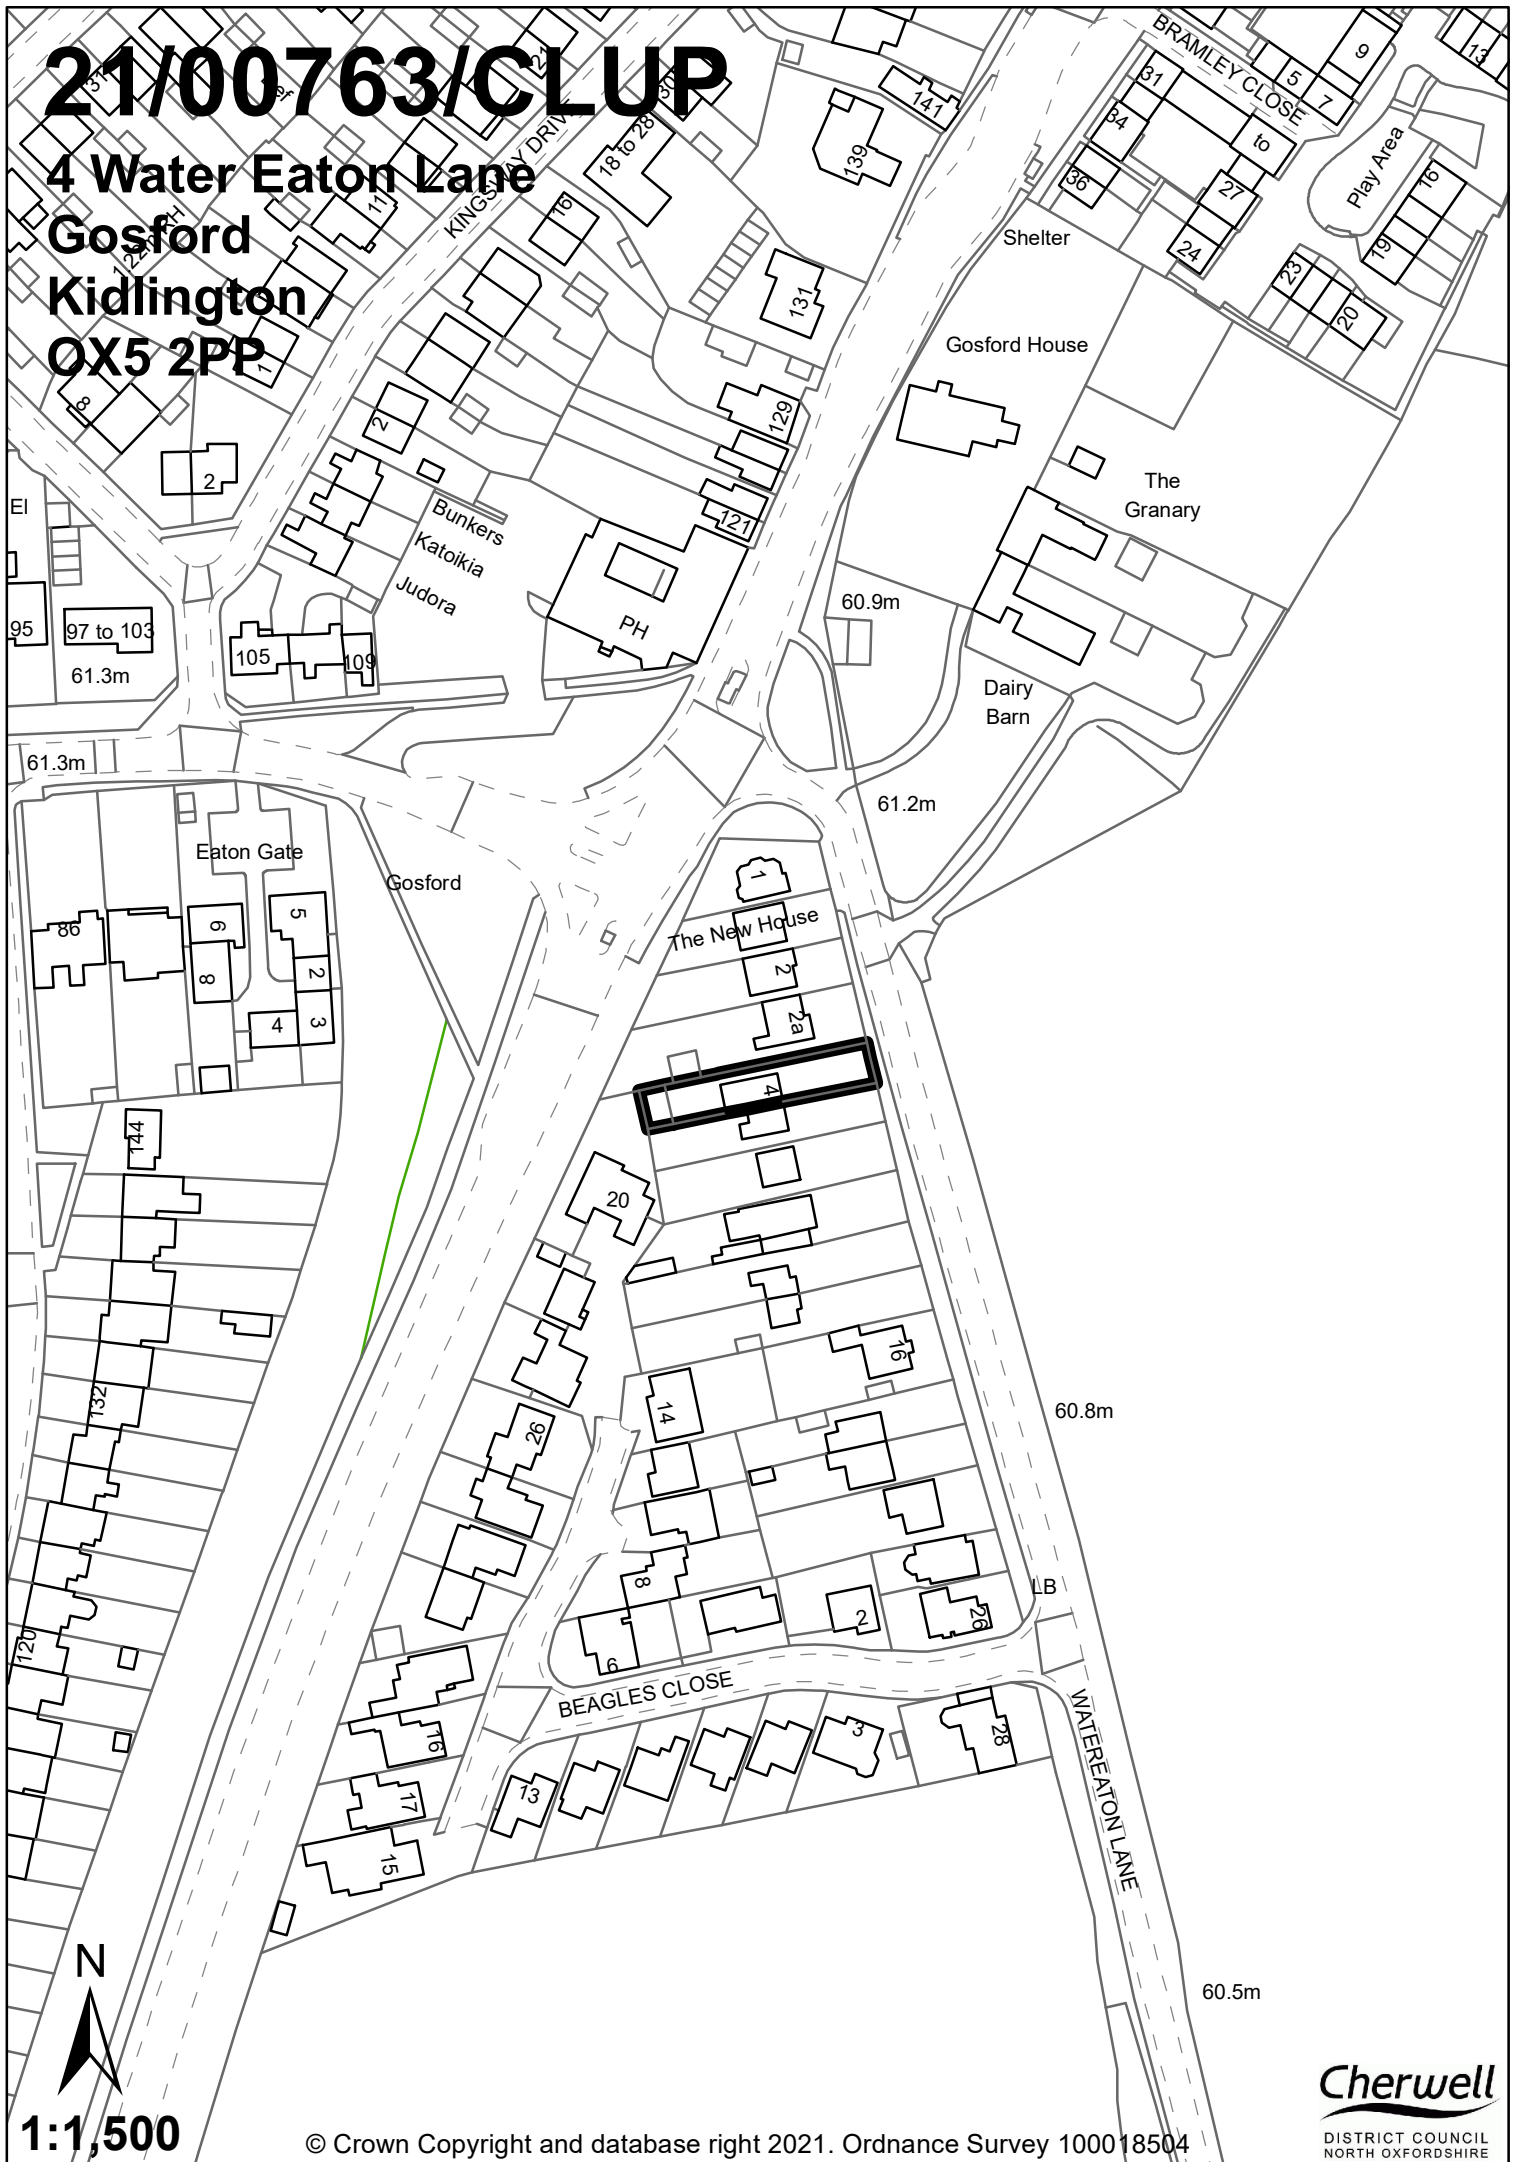

# 21/00763/CLUP

4 Water Eaton Lane  
Gosford  
Kidlington  
OX5 2PP

1:1,500